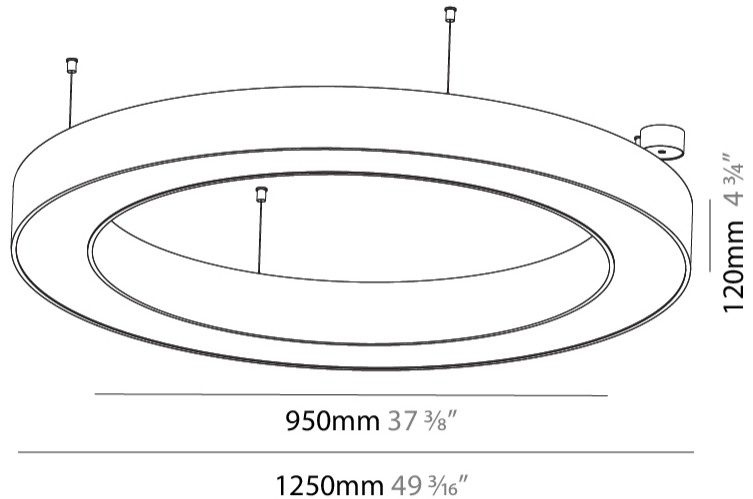

GENERAL

Series: Glorious
Subseries: Glorious
Brand: Prolicht
Division: Architectural
Mounting Type: Suspension
Mounting Location: Ceiling
Subcategory: Ambient

PHYSICAL

Shape: Round
Diameter (mm): 1250
Diameter (in): 49 ³/₁₆"
Height (mm): 120
Height (in): 4 ³/₄"
Max. Overall Height (mm): 2120
Max. Overall Height (in): 83 ⁷/₁₆"
Light Distribution: Direct
Weight (kg): 12.847
Weight (lbs): 28.26
Diffuser: [PMMA - Opal or Micro-Prism](#)
Fixture Finish: [SSR / BKV / CWI / CRY / HAB / LAG / UFT / ITA / RUA / RUR / MIC / FTG / MYG / TWT / LOD / PUS / FRO / FUP / KIA / POP / BLS / SPG / MEY / GOH / GUM / CHC / COM / ABZ / JAG / OBR / MOS / ROR](#)
Fixture Material: Aluminum

ELECTRICAL

Lamp Type: LED (Zhaga Standard)
Input Wattage (W): 60
Total Output Wattage (W): 48 / 38.4 (3500K)
Dimming: [Non-Dimming / Phase Dimming (120Vac only) / 0-10V Dimming](#)
Driver Included: Yes
Driver Location: Integrated
Driver Type: Constant Current
Driver Class: Class 2
Input Voltage (V): 120 - 277
Constant Current (MA): 350 / 1200 (3500K)

LED

[Color Temperature (°K): 3000 / 3500 / 4000](#)
Max. Delivered Lumen (lm): 5540 / 5733 / 5850
CRI: >80 CRI
Efficiency (%): 0.65
Lamp Life (hrs): 50000

OPTICAL

RATINGS AND CERTIFICATIONS

Certified By: Certified for North American Standards
IP rating: IP20