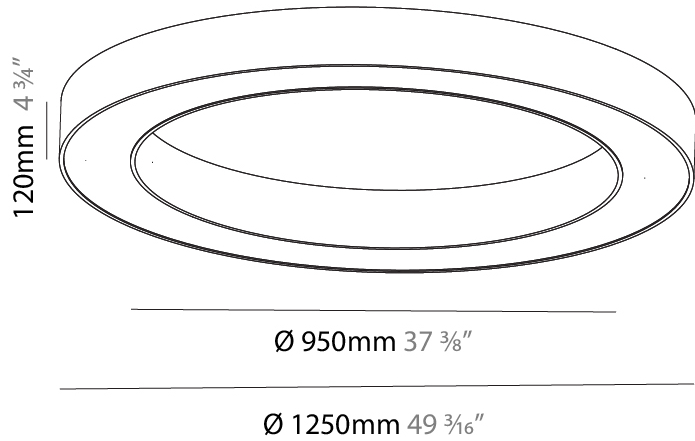

1. To build a product code in our configurator select the specify button on the base model # product page
2. To build a manual product code on this datasheet choose from the options listed below in blue font and add the suffix to the base model #

GENERAL

Series: Glorious
Subseries: Glorious
Brand: Prolicht
Division: Architectural
Mounting Type: Surface
Mounting Location: Ceiling
Subcategory: Ambient

PHYSICAL

Shape: Round
Diameter (mm): 1250
Diameter (in): 49 ³/₁₆
Height (mm): 120
Height (in): 4 ³/₄
Light Distribution: Direct
Weight (kg): 12.465
Weight (lbs): 27.42
Diffuser: PMMA - Opal or Micro-Prism
Fixture Finish: SSR / BKV / CWI / CRY / HAB / LAG / UFT / ITA / RUA / RUR / MIC / FTG / MYG / TWT / LOD / PUS / FRO / FUP / KIA / POP / BLS / SPG / MEY / GOH / GUM / CHC / COM / ABZ / JAG / OBR / MOS / ROR
Fixture Material: Aluminum

ELECTRICAL

Lamp Type: LED (Zhaga Standard)
Input Wattage (W): 60
Total Output Wattage (W): 48 / 38.4 (3500K)
Dimming: Non-Dimming / Phase Dimming (120Vac only) / 0-10V Dimming
Driver Included: Yes
Driver Location: Integrated
Driver Type: Constant Current - 120 / 277Vac
Driver Class: Class 2
Input Voltage (V): 120 - 277
Constant Current (MA): 350 / 1200 (3500K)

LED

Color Temperature (°K): 3000 / 3500 / 4000
Max. Delivered Lumen (lm): 5540 / 5733 / 5850
CRI: >80 CRI
Efficiency (%): 65
Lamp Life (hrs): 50000

OPTICAL

RATINGS AND CERTIFICATIONS

Certified By: Certified for North American Standards
IP rating: IP20